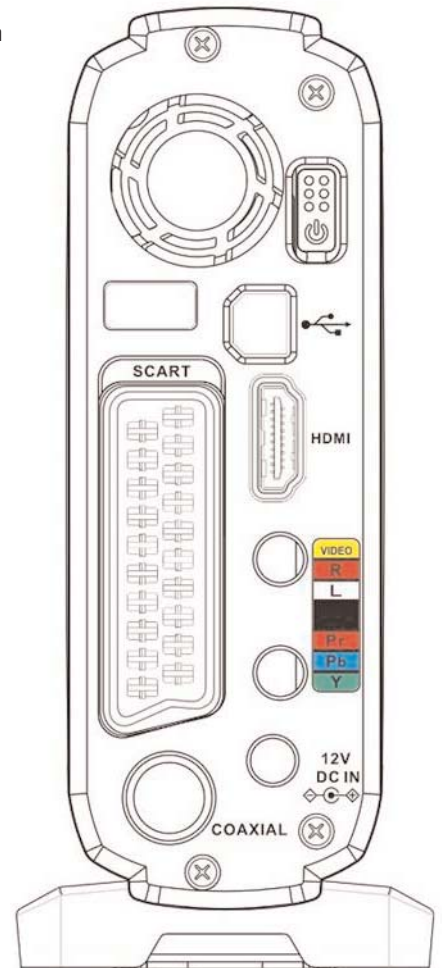

ScreenPlay HD